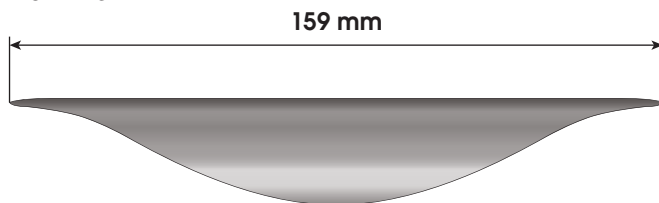

SW186
PLASTIC HANDLE

Perspective View

Item Code : SW 186 Handle
Size : 96 mm
Packing : 100 pcs / ctn
Colour : Silver Grey

Front View

Back View

Side View

Drill and screw
from back