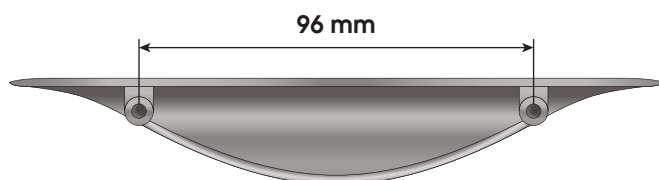

SW186
PLASTIC HANDLE

Perspective View

Item Code : SW 186 Handle
Size : 96 mm
Packing : 100 pcs / ctn
Colour : Silver Grey

Front View

Back View

Side View

Drill and screw
from back