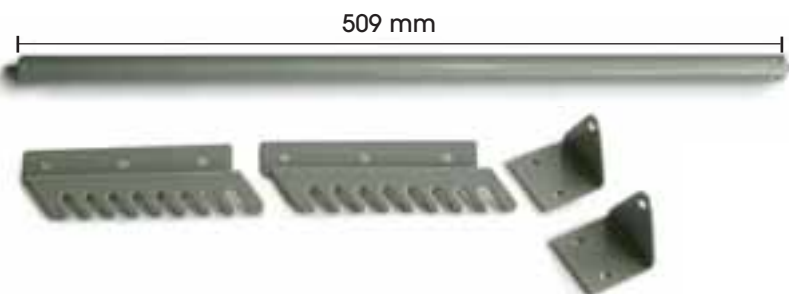

ADJUSTABLE MONITOR SUPPORT

- Adjustable levers are smartly designed to create an ergonomic working environment. The levers allow the monitor height to be raised or lowered in order to promote good body posture and reduce fatigue, thus increasing productivity.

Item Code	: Adjustable Monitor Support
Colour	: Grey
Packing	: 10 set / ctn