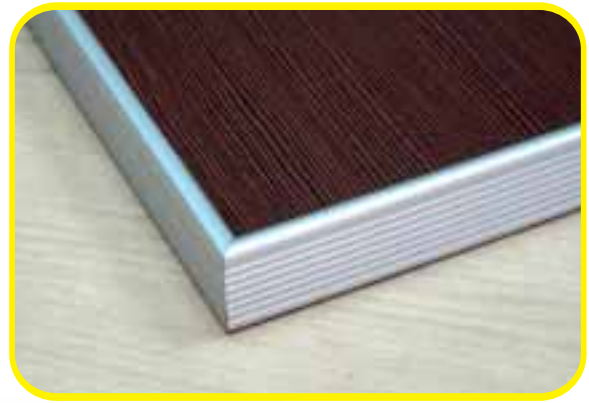

TR100 & TR101
ALUMINIUM DOOR PROFILE

Magic Glue

■ *Versatile and functional, the aluminium door profile is an economical and flexible alternative to stylise your furniture.*

Item : TR 100 Aluminium Door Profile 16mm
 Material : Aluminium
 Colour : Silver
 Unit/ Ctn : 200 pcs
 Length : 3.6m / pcs

Item : TR 101 Aluminium Door Profile 18mm
 Material : Aluminium
 Colour : Silver
 Unit/ Ctn : 200 pcs
 Length : 3.6m / pcs