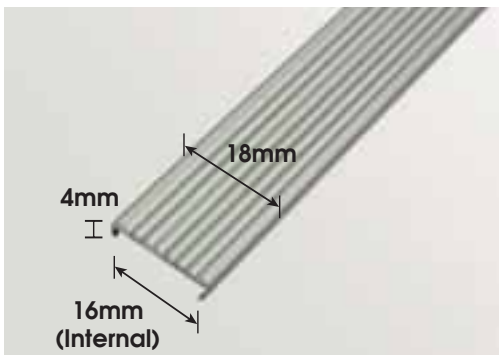

TR100 & TR101
ALUMINIUM DOOR PROFILE

Magic Glue

■ *Versatile and functional, the aluminium door profile is an economical and flexible alternative to stylise your furniture.*

Item : TR 100 Aluminium Door Profile 16mm
 Material : Aluminium
 Colour : Silver
 Unit/ Ctn : 200 pcs
 Length : 3.6m / pcs

Item : TR 101 Aluminium Door Profile 18mm
 Material : Aluminium
 Colour : Silver
 Unit/ Ctn : 200 pcs
 Length : 3.6m / pcs