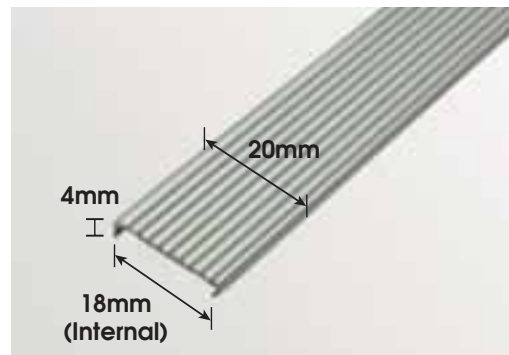

TR100 & TR101
ALUMINIUM DOOR PROFILE

Magic Glue

■ *Versatile and functional, the aluminium door profile is an economical and flexible alternative to stylise your furniture.*

Item : TR 100 Aluminium Door Profile 16mm
 Material : Aluminium
 Colour : Silver
 Unit/ Ctn : 200 pcs
 Length : 3.6m / pcs

Item : TR 101 Aluminium Door Profile 18mm
 Material : Aluminium
 Colour : Silver
 Unit/ Ctn : 200 pcs
 Length : 3.6m / pcs