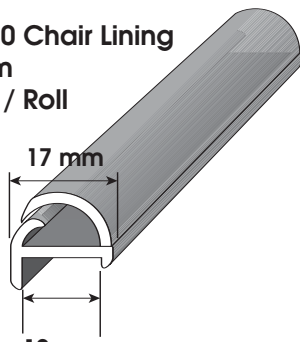

■ The chair lining is specially used to enhance the appearance of all typist and conference chairs.

Back Panel

Staple and cover

Seat Panel

Staple from under

Item Code : SW 610 Chair Lining
Size : 17 mm
Packing : 100m / Roll

Item Code : SW 609 Chair Lining
Size :
Packing : 200m / Roll