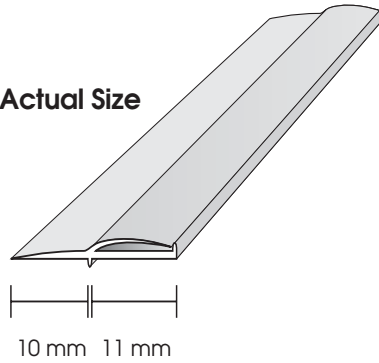

Scanwolf's Door Seals are made of soft plastic materials, which are commonly found on doors and cupboards.

This product eases the force when doors are shut and reduces noise from the impact. It also hides and seals gaps between doors thus keeping dust out.

Actual Size

Product Code : CB02 Door Seal  
 Packing : 200 pcs /Ctn  
 3.6m /pc

Item Code : CB02 Door Seal  
 Size : 10 mm x 11 mm  
 Packing : 150 Pcs

Item Code : SW866 Door Seal  
 Size : 15 mm x 14 mm  
 Packing : 150 Pcs

Item Code : SW 387-01 Door Seal  
Size : 21.0 mm X 1.5 mm  
Packing : 75 m/ Roll