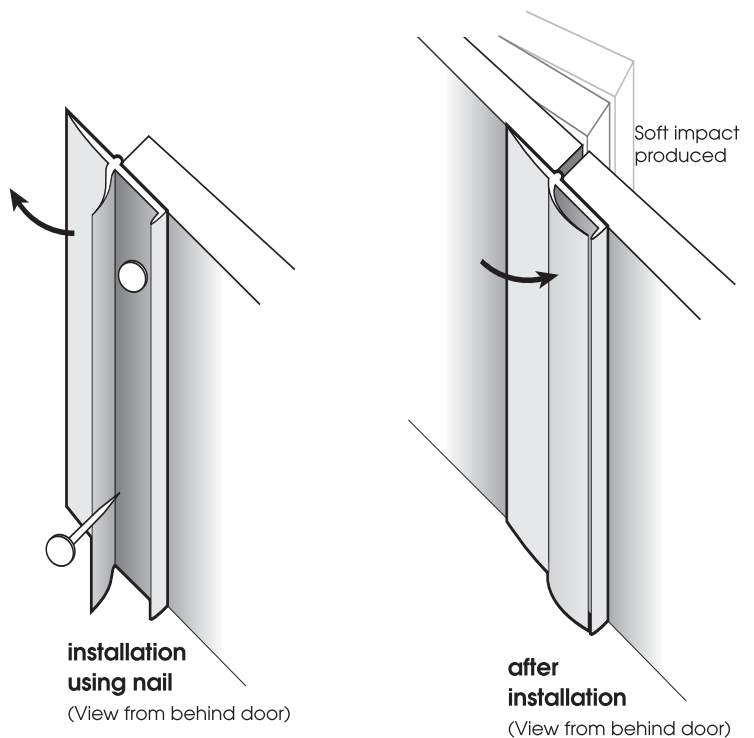

Scanwolf's Door Seals are made of soft plastic materials, which are commonly found on doors and cupboards.

This product eases the force when doors are shut and reduces noise from the impact. It also hides and seals gaps between doors thus keeping dust out.

Actual Size

Product Code : CB02 Door Seal  
 Packing : 200 pcs /Ctn  
 3.6m /pc

Item Code : CB02 Door Seal  
 Size : 10 mm x 11 mm  
 Packing : 150 Pcs

Item Code : SW866 Door Seal  
 Size : 15 mm x 14 mm  
 Packing : 150 Pcs

Item Code : SW 387-01 Door Seal  
Size : 21.0 mm X 1.5 mm  
Packing : 75 m/ Roll