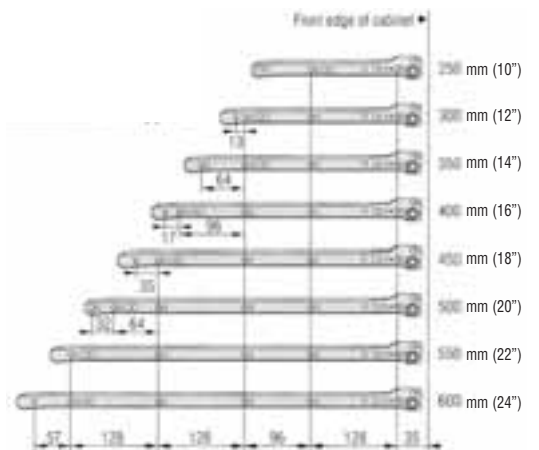

**SELF-CLOSING FEATURE**

**POSITION OF MOUNTING HOLES**

**LOAD CAPACITY: 25KG**

Drawer Slides are continuously tested up to 100,000 cycles to withstand the load of 25Kg.