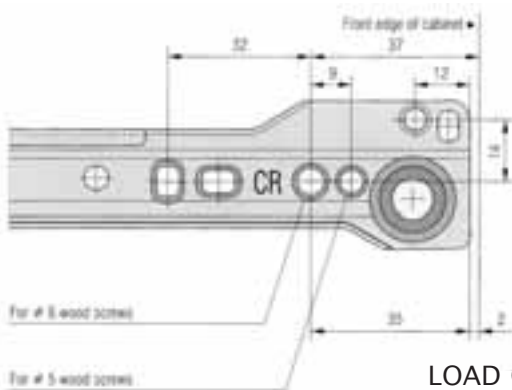

**SELF-CLOSING FEATURE**

**POSITION OF MOUNTING HOLES**

**LOAD CAPACITY: 25KG**

Drawer Slides are continuously tested up to 100,000 cycles to withstand the load of 25Kg.