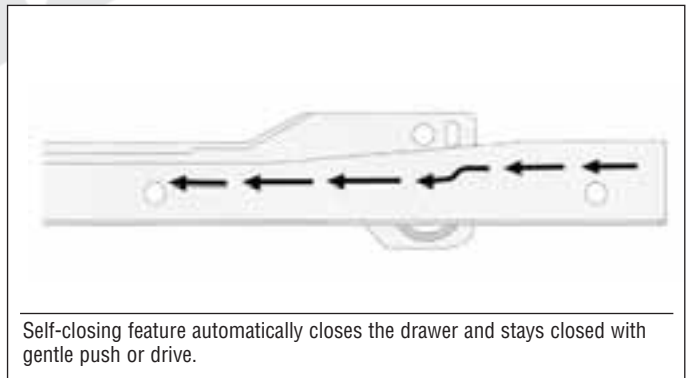

**SELF-CLOSING FEATURE**

**POSITION OF MOUNTING HOLES**

**LOAD CAPACITY: 25KG**

Drawer Slides are continuously tested up to 100,000 cycles to withstand the load of 25Kg.