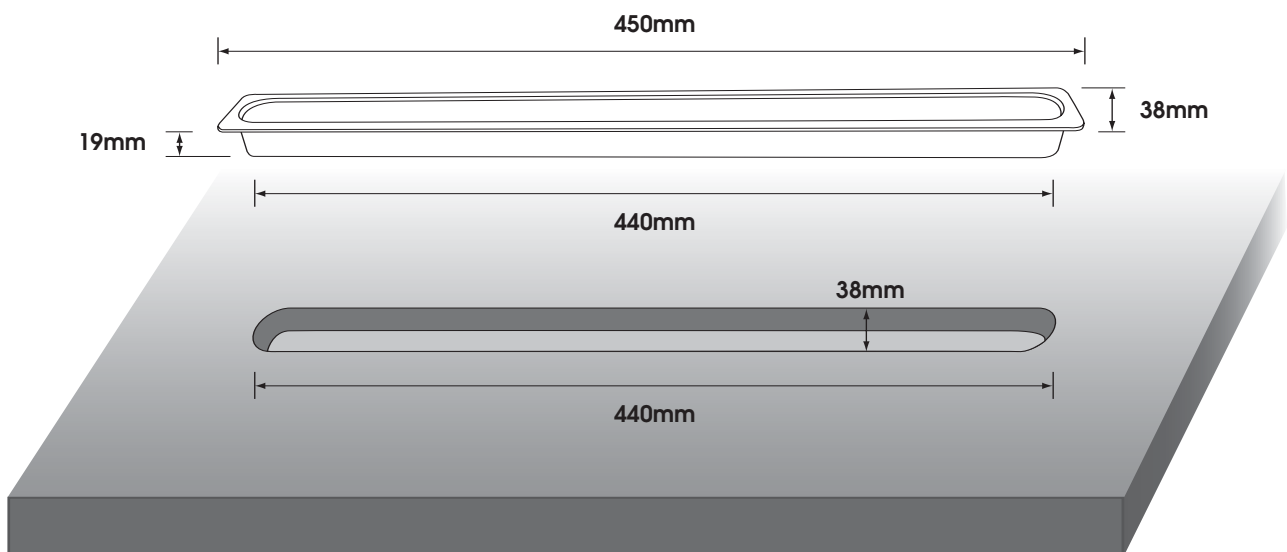

- The top platform surface of the fax/printer paper cover acts as your table top to hold a facsimile machine or printer. Meanwhile, the paper storage device boasts an internal shelf to store your paper, saving space on your table top and keeping it tidy.

Item Code : Printer Paper Cover
Colour : Grey/ Black
Packing : 150 pcs/ ctn