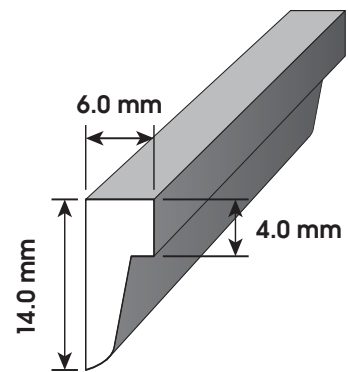

## SW635 & SW656 GLASS GASKET

Item Code : SW 635 Glass Gasket  
Size : 14 mm x 6 mm  
Packing : 100 m / Roll

Item Code : SW 656 Glass Gasket  
Size : 6.1 mm x 7 mm  
Packing : 100 m / Roll

- *The resilient glass gasket helps secure the glass door in place. It is easy to assemble and once installed, compliments your cabinet with style and elegance.*