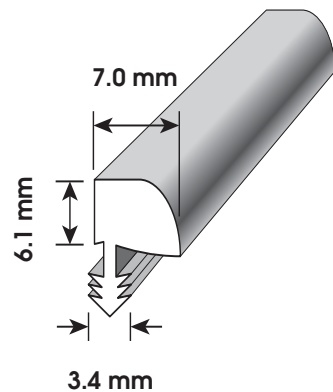

## SW635 & SW656 GLASS GASKET

Item Code : SW 635 Glass Gasket  
Size : 14 mm x 6 mm  
Packing : 100 m / Roll

Item Code : SW 656 Glass Gasket  
Size : 6.1 mm x 7 mm  
Packing : 100 m / Roll

- *The resilient glass gasket helps secure the glass door in place. It is easy to assemble and once installed, compliments your cabinet with style and elegance.*