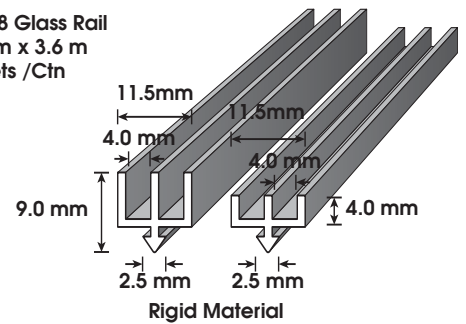

Item Code : SW 298 Glass Rail
Size : 4.0 mm x 3.6 m
Packing : 100 sets /Ctn

Item Code : SW 299 Glass Rail
Size : 4.0 mm x 3.6 m
Packing : 100 sets /Ctn

- The glass rail is a simple and practical solution for problems relating to sliding glass doors. It is cost effective and is especially effective on 3mm glasses.