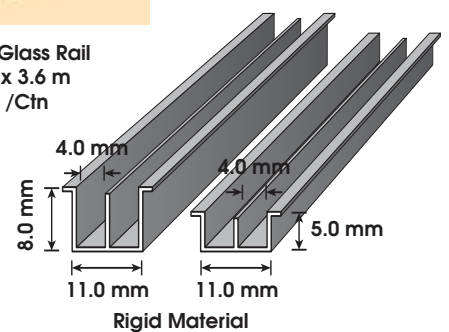

Item Code : SW 298 Glass Rail
Size : 4.0 mm x 3.6 m
Packing : 100 sets /Ctn

Item Code : SW 299 Glass Rail
Size : 4.0 mm x 3.6 m
Packing : 100 sets /Ctn

- The glass rail is a simple and practical solution for problems relating to sliding glass doors. It is cost effective and is especially effective on 3mm glasses.