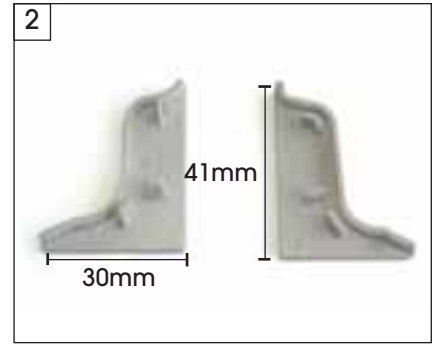

SW 810 Silver Aluminium Profile

SW 810 Antique Brown Aluminium Profile

High Pressure Laminate - HPL

SW 824 Wall Seal Profile

■ Easily removable foils that protect the profile surface from soiling and scratches during transit and installation.

■ The Wall Seal Profile is one of Scanwolf's latest innovations. They are extremely practical and come in a wide variety of designs. The colour of the Wall Seal Profile can be varied to match the HPL flexible top décor.

SW810 KITCHEN WALL SEAL PROFILE

Item Code : **SW 810 Wall Seal Profile x 5m**
 Colour : Silver
 Packing : 20 pcs / ctn

Item Code : **SW 810 Wall Seal Profile x 5m**
 Colour : Antique Brown
 Packing : 20 pcs / ctn

Item Code : **SW 811 & 812 End Cap**
 Colour : L/Grey
 Packing : 1000 set / ctn

Item Code : **SW 813 Internal End Cap**
 Colour : L/Grey
 Packing : 1000 pcs / ctn

Item Code : **SW 814 External Cap**
 Colour : L/Grey
 Packing : 1000 pcs / ctn