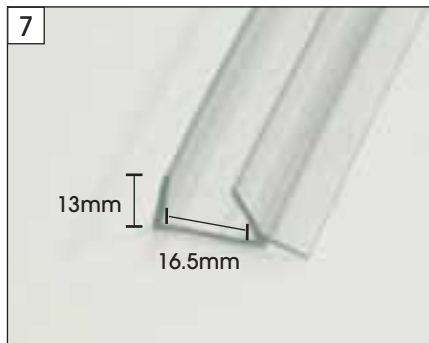

■ The Wall Seal Profile is one of Scanwolf's latest innovations. They are extremely practical and come in a wide variety of designs. The colour of the Wall Seal Profile can be varied to match the HPL flexible top décor.

SW810 KITCHEN WALL SEAL PROFILE

Item Code : **SW 810 Wall Seal Profile x 5m**
 Colour : Silver
 Packing : 20 pcs / ctn

Item Code : **SW 810 Wall Seal Profile x 5m**
 Colour : Antique Brown
 Packing : 20 pcs / ctn

Item Code : **SW 811 & 812 End Cap**
 Colour : L/Grey
 Packing : 1000 set / ctn

Item Code : **SW 813 Internal End Cap**
 Colour : L/Grey
 Packing : 1000 pcs / ctn

Item Code : **SW 814 External Cap**
 Colour : L/Grey
 Packing : 1000 pcs / ctn

Item Code : **SW 821 Suspension Bracket**
 Colour : White
 Packing : 50 set / ctn

Item Code : **SW 815 Kitchen Leg**
 Colour : White
 Packing : 100 set / ctn

Item Code : **SW 606-A U Profile 16.5mmx30m**
 Colour : Transparent
 Packing : 30 m/ roll