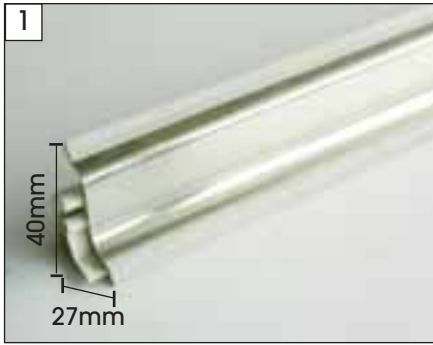

SW 810 Silver Aluminium Profile

SW 810 Antique Brown Aluminium Profile

High Pressure Laminate - HPL

SW 824 Wall Seal Profile

■ Easily removable foils that protect the profile surface from soiling and scratches during transit and installation.

■ The Wall Seal Profile is one of Scanwolf's latest innovations. They are extremely practical and come in a wide variety of designs. The colour of the Wall Seal Profile can be varied to match the HPL flexible top décor.

SW810 KITCHEN WALL SEAL PROFILE

Item Code : **SW 810 Wall Seal Profile x 5m**
 Colour : Silver
 Packing : 20 pcs / ctn

Item Code : **SW 810 Wall Seal Profile x 5m**
 Colour : Antique Brown
 Packing : 20 pcs / ctn

Item Code : **SW 811 & 812 End Cap**
 Colour : L/Grey
 Packing : 1000 set / ctn

Item Code : **SW 813 Internal End Cap**
 Colour : L/Grey
 Packing : 1000 pcs / ctn

Item Code : **SW 814 External Cap**
 Colour : L/Grey
 Packing : 1000 pcs / ctn