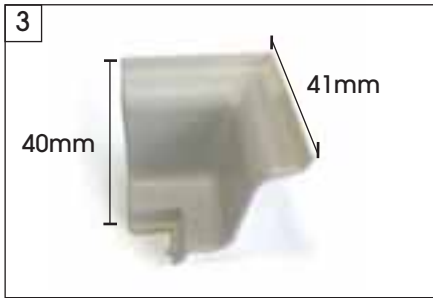

■ The Wall Seal Profile is one of Scanwolf's latest innovations. They are extremely practical and come in a wide variety of designs. The colour of the Wall Seal Profile can be varied to match the HPL flexible top décor.

SW810 KITCHEN WALL SEAL PROFILE

Item Code : **SW 810 Wall Seal Profile x 5m**
 Colour : Silver
 Packing : 20 pcs / ctn

Item Code : **SW 810 Wall Seal Profile x 5m**
 Colour : Antique Brown
 Packing : 20 pcs / ctn

Item Code : **SW 811 & 812 End Cap**
 Colour : L/Grey
 Packing : 1000 set / ctn

Item Code : **SW 813 Internal End Cap**
 Colour : L/Grey
 Packing : 1000 pcs / ctn

Item Code : **SW 814 External Cap**
 Colour : L/Grey
 Packing : 1000 pcs / ctn