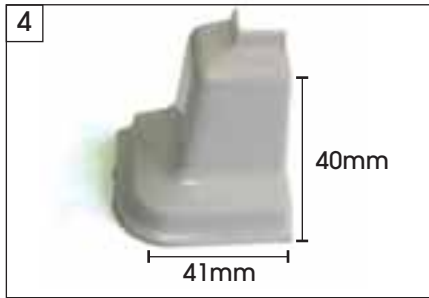

■ The Wall Seal Profile is one of Scanwolf's latest innovations. They are extremely practical and come in a wide variety of designs. The colour of the Wall Seal Profile can be varied to match the HPL flexible top décor.

SW810 KITCHEN WALL SEAL PROFILE

Item Code : **SW 810 Wall Seal Profile x 5m**
 Colour : Silver
 Packing : 20 pcs / ctn

Item Code : **SW 810 Wall Seal Profile x 5m**
 Colour : Antique Brown
 Packing : 20 pcs / ctn

Item Code : **SW 811 & 812 End Cap**
 Colour : L/Grey
 Packing : 1000 set / ctn

Item Code : **SW 813 Internal End Cap**
 Colour : L/Grey
 Packing : 1000 pcs / ctn

Item Code : **SW 814 External Cap**
 Colour : L/Grey
 Packing : 1000 pcs / ctn