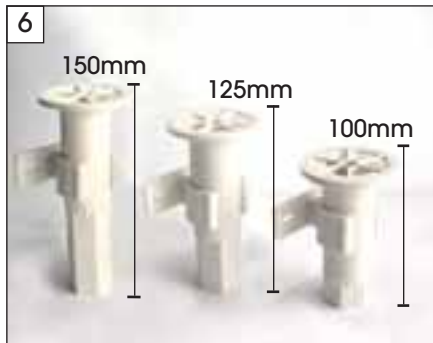

■ The Wall Seal Profile is one of Scanwolf's latest innovations. They are extremely practical and come in a wide variety of designs. The colour of the Wall Seal Profile can be varied to match the HPL flexible top décor.

Item Code : **SW 811 & 812 End Cap**
 Colour : L/Grey
 Packing : 1000 set / ctn

Item Code : **SW 813 Internal End Cap**
 Colour : L/Grey
 Packing : 1000 pcs / ctn

Item Code : **SW 814 External Cap**
 Colour : L/Grey
 Packing : 1000 pcs / ctn

Item Code : **SW 821 Suspension Bracket**
 Colour : White
 Packing : 50 set / ctn

Item Code : **SW 815 Kitchen Leg**
 Colour : White
 Packing : 100 set / ctn

Item Code : **SW 606-A U Profile 16.5mmx30m**
 Colour : Transparent
 Packing : 30 m/ roll