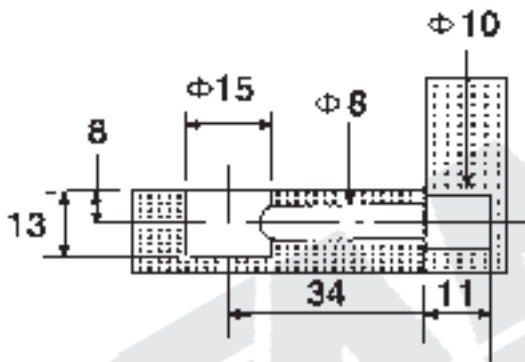

MINIFIX SCREW

<p>Plastic Nylon Nut M6 x 11mm</p>
<p>Minifix Cap</p>
<p>Housing Fitting 15mm x 12.5mm</p>
<p>Minifix Bolt 34mm</p>