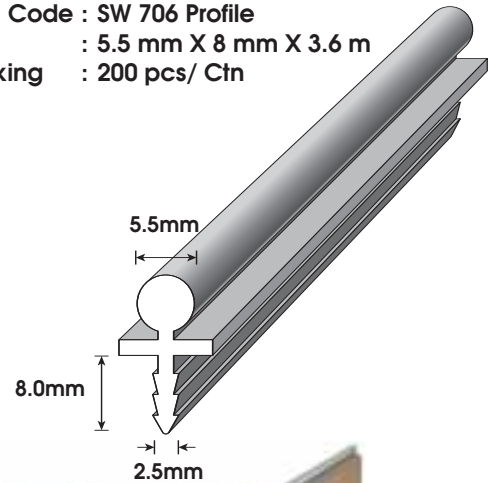

# SW706 & 688 PAPER FILE HOLDER

## SW 706 Paper File Holder

Item Code : SW 706 Profile  
Size : 5.5 mm X 8 mm X 3.6 m  
Packing : 200 pcs/ Ctn

■ The paper file holder is designed with convenience in mind by allowing one to reach files easily and quickly without hassle.

## SW 688 Paper File Holder

Item Code : SW688 Paper File Holder  
Size : 12 mm X 12 mm X 3.6 m  
Packing : 100 pcs/ Ctn