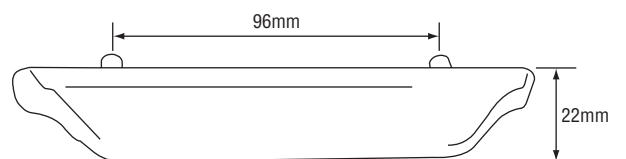

PLASTIC HANDLE

Item Code: **319 Moon Handle 96mm**

Item Code: **128 Handle**

Item Code: **314 German Handle**

Item Code: **183 Handle**

Item Code: **182 Handle 96mm**

Item Code: **SW180 Office Handle**

Item Code: **321 Office Handle 96mm**

Item Code: **322 Steel Cabinet Handle**

Item Code: **SW 181S Office Handle**

Item Code: **181B Office Handle**

PLASTIC HANDLE

Item : **TR 116 - 32mm Handle**
 Colour : Grey / Black / Silver
 Packing : 1000 Pcs / Ctn

Item : **TR 117 - 96mm Handle**
 Colour : Grey / Black / Silver
 Packing : 600 Pcs / Ctn

Item : **TR 118 - 128mm Handle**
 Colour : Grey / Black / Silver
 Packing : 600 Pcs / Ctn

Item : **TR 116 - 128mm Handle**
 Colour : Grey / Black / Silver
 Packing : 600 Pcs / Ctn