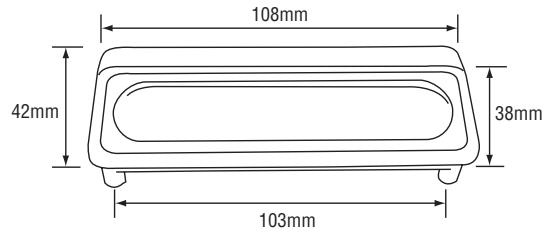

PLASTIC HANDLE

Item Code: **319 Moon Handle 96mm**

Item Code: **128 Handle**

Item Code: **314 German Handle**

Item Code: **183 Handle**

Item Code: **182 Handle 96mm**

Item Code: **SW180 Office Handle**

Item Code: **321 Office Handle 96mm**

Item Code: **322 Steel Cabinet Handle**

Item Code: **SW 181S Office Handle**

Item Code: **181B Office Handle**

PLASTIC HANDLE

Item : **TR 116 - 32mm Handle**
 Colour : Grey / Black / Silver
 Packing : 1000 Pcs / Ctn

Item : **TR 117 - 96mm Handle**
 Colour : Grey / Black / Silver
 Packing : 600 Pcs / Ctn

Item : **TR 118 - 128mm Handle**
 Colour : Grey / Black / Silver
 Packing : 600 Pcs / Ctn

Item : **TR 116 - 128mm Handle**
 Colour : Grey / Black / Silver
 Packing : 600 Pcs / Ctn