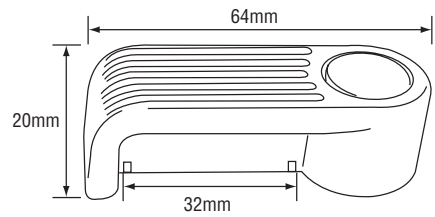

PLASTIC HANDLE

Item Code: **319 Moon Handle 96mm**

Item Code: **128 Handle**

Item Code: **314 German Handle**

Item Code: **183 Handle**

Item Code: **182 Handle 96mm**

Item Code: **SW180 Office Handle**

Item Code: **321 Office Handle 96mm**

Item Code: **322 Steel Cabinet Handle**

Item Code: **SW 181S Office Handle**

Item Code: **181B Office Handle**

PLASTIC HANDLE

Item : **TR 116 - 32mm Handle**
 Colour : Grey / Black / Silver
 Packing : 1000 Pcs / Ctn

Item : **TR 117 - 96mm Handle**
 Colour : Grey / Black / Silver
 Packing : 600 Pcs / Ctn

Item : **TR 118 - 128mm Handle**
 Colour : Grey / Black / Silver
 Packing : 600 Pcs / Ctn

Item : **TR 116 - 128mm Handle**
 Colour : Grey / Black / Silver
 Packing : 600 Pcs / Ctn