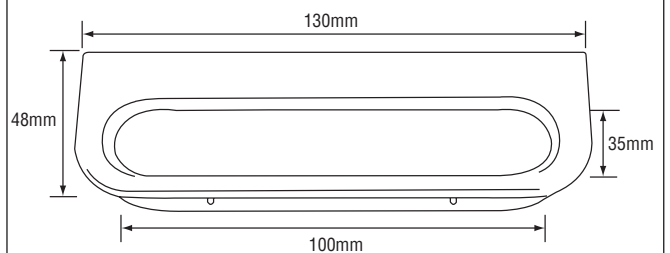

PLASTIC HANDLE

Item Code: **319 Moon Handle 96mm**

Item Code: **128 Handle**

Item Code: **314 German Handle**

Item Code: **183 Handle**

Item Code: **182 Handle 96mm**

Item Code: **SW180 Office Handle**

Item Code: **321 Office Handle 96mm**

Item Code: **322 Steel Cabinet Handle**

Item Code: **SW 181S Office Handle**

Item Code: **181B Office Handle**

PLASTIC HANDLE

Item : **TR 116 - 32mm Handle**
 Colour : Grey / Black / Silver
 Packing : 1000 Pcs / Ctn

Item : **TR 117 - 96mm Handle**
 Colour : Grey / Black / Silver
 Packing : 600 Pcs / Ctn

Item : **TR 118 - 128mm Handle**
 Colour : Grey / Black / Silver
 Packing : 600 Pcs / Ctn

Item : **TR 116 - 128mm Handle**
 Colour : Grey / Black / Silver
 Packing : 600 Pcs / Ctn