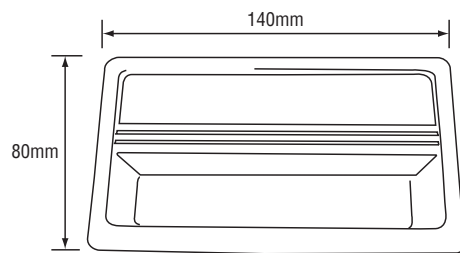

PLASTIC HANDLE

Item Code: **319 Moon Handle 96mm**

Item Code: **128 Handle**

Item Code: **314 German Handle**

Item Code: **183 Handle**

Item Code: **182 Handle 96mm**

Item Code: **SW180 Office Handle**

Item Code: **321 Office Handle 96mm**

Item Code: **322 Steel Cabinet Handle**

Item Code: **SW 181S Office Handle**

Item Code: **181B Office Handle**

PLASTIC HANDLE

Item : **TR 116 - 32mm Handle**
 Colour : Grey / Black / Silver
 Packing : 1000 Pcs / Ctn

Item : **TR 117 - 96mm Handle**
 Colour : Grey / Black / Silver
 Packing : 600 Pcs / Ctn

Item : **TR 118 - 128mm Handle**
 Colour : Grey / Black / Silver
 Packing : 600 Pcs / Ctn

Item : **TR 116 - 128mm Handle**
 Colour : Grey / Black / Silver
 Packing : 600 Pcs / Ctn