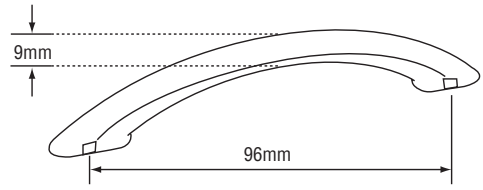

PLASTIC HANDLE

Item Code: **319 Moon Handle 96mm**

Item Code: **128 Handle**

Item Code: **314 German Handle**

Item Code: **183 Handle**

Item Code: **182 Handle 96mm**

Item Code: **SW180 Office Handle**

Item Code: **321 Office Handle 96mm**

Item Code: **322 Steel Cabinet Handle**

Item Code: **SW 181S Office Handle**

Item Code: **181B Office Handle**

PLASTIC HANDLE

Item : **TR 116 - 32mm Handle**
 Colour : Grey / Black / Silver
 Packing : 1000 Pcs / Ctn

Item : **TR 117 - 96mm Handle**
 Colour : Grey / Black / Silver
 Packing : 600 Pcs / Ctn

Item : **TR 118 - 128mm Handle**
 Colour : Grey / Black / Silver
 Packing : 600 Pcs / Ctn

Item : **TR 116 - 128mm Handle**
 Colour : Grey / Black / Silver
 Packing : 600 Pcs / Ctn