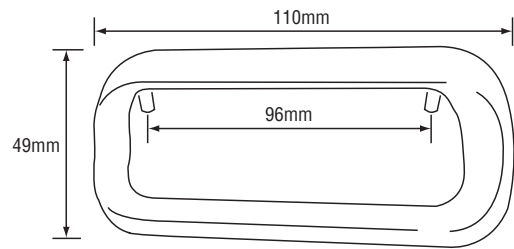

PLASTIC HANDLE

Item Code: **319 Moon Handle 96mm**

Item Code: **128 Handle**

Item Code: **314 German Handle**

Item Code: **183 Handle**

Item Code: **182 Handle 96mm**

Item Code: **SW180 Office Handle**

Item Code: **321 Office Handle 96mm**

Item Code: **322 Steel Cabinet Handle**

Item Code: **SW 181S Office Handle**

Item Code: **181B Office Handle**

PLASTIC HANDLE

Item : **TR 116 - 32mm Handle**
 Colour : Grey / Black / Silver
 Packing : 1000 Pcs / Ctn

Item : **TR 117 - 96mm Handle**
 Colour : Grey / Black / Silver
 Packing : 600 Pcs / Ctn

Item : **TR 118 - 128mm Handle**
 Colour : Grey / Black / Silver
 Packing : 600 Pcs / Ctn

Item : **TR 116 - 128mm Handle**
 Colour : Grey / Black / Silver
 Packing : 600 Pcs / Ctn