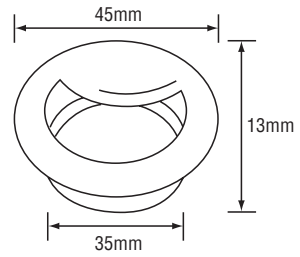

PLASTIC HANDLE

Item Code: **319 Moon Handle 96mm**

Item Code: **128 Handle**

Item Code: **314 German Handle**

Item Code: **183 Handle**

Item Code: **182 Handle 96mm**

Item Code: **SW180 Office Handle**

Item Code: **321 Office Handle 96mm**

Item Code: **322 Steel Cabinet Handle**

Item Code: **SW 181S Office Handle**

Item Code: **181B Office Handle**

PLASTIC HANDLE

Item : **TR 116 - 32mm Handle**
 Colour : Grey / Black / Silver
 Packing : 1000 Pcs / Ctn

Item : **TR 117 - 96mm Handle**
 Colour : Grey / Black / Silver
 Packing : 600 Pcs / Ctn

Item : **TR 118 - 128mm Handle**
 Colour : Grey / Black / Silver
 Packing : 600 Pcs / Ctn

Item : **TR 116 - 128mm Handle**
 Colour : Grey / Black / Silver
 Packing : 600 Pcs / Ctn