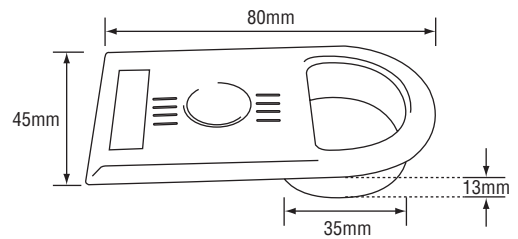

PLASTIC HANDLE

Item Code: **319 Moon Handle 96mm**

Item Code: **128 Handle**

Item Code: **314 German Handle**

Item Code: **183 Handle**

Item Code: **182 Handle 96mm**

Item Code: **SW180 Office Handle**

Item Code: **321 Office Handle 96mm**

Item Code: **322 Steel Cabinet Handle**

Item Code: **SW 181S Office Handle**

Item Code: **181B Office Handle**

PLASTIC HANDLE

Item : **TR 116 - 32mm Handle**
 Colour : Grey / Black / Silver
 Packing : 1000 Pcs / Ctn

Item : **TR 117 - 96mm Handle**
 Colour : Grey / Black / Silver
 Packing : 600 Pcs / Ctn

Item : **TR 118 - 128mm Handle**
 Colour : Grey / Black / Silver
 Packing : 600 Pcs / Ctn

Item : **TR 116 - 128mm Handle**
 Colour : Grey / Black / Silver
 Packing : 600 Pcs / Ctn