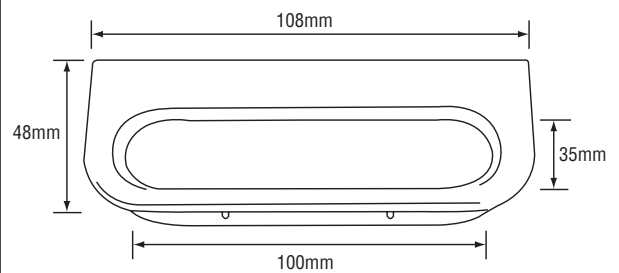

PLASTIC HANDLE

Item Code: **319 Moon Handle 96mm**

Item Code: **128 Handle**

Item Code: **314 German Handle**

Item Code: **183 Handle**

Item Code: **182 Handle 96mm**

Item Code: **SW180 Office Handle**

Item Code: **321 Office Handle 96mm**

Item Code: **322 Steel Cabinet Handle**

Item Code: **SW 181S Office Handle**

Item Code: **181B Office Handle**

PLASTIC HANDLE

Item : **TR 116 - 32mm Handle**
 Colour : Grey / Black / Silver
 Packing : 1000 Pcs / Ctn

Item : **TR 117 - 96mm Handle**
 Colour : Grey / Black / Silver
 Packing : 600 Pcs / Ctn

Item : **TR 118 - 128mm Handle**
 Colour : Grey / Black / Silver
 Packing : 600 Pcs / Ctn

Item : **TR 116 - 128mm Handle**
 Colour : Grey / Black / Silver
 Packing : 600 Pcs / Ctn