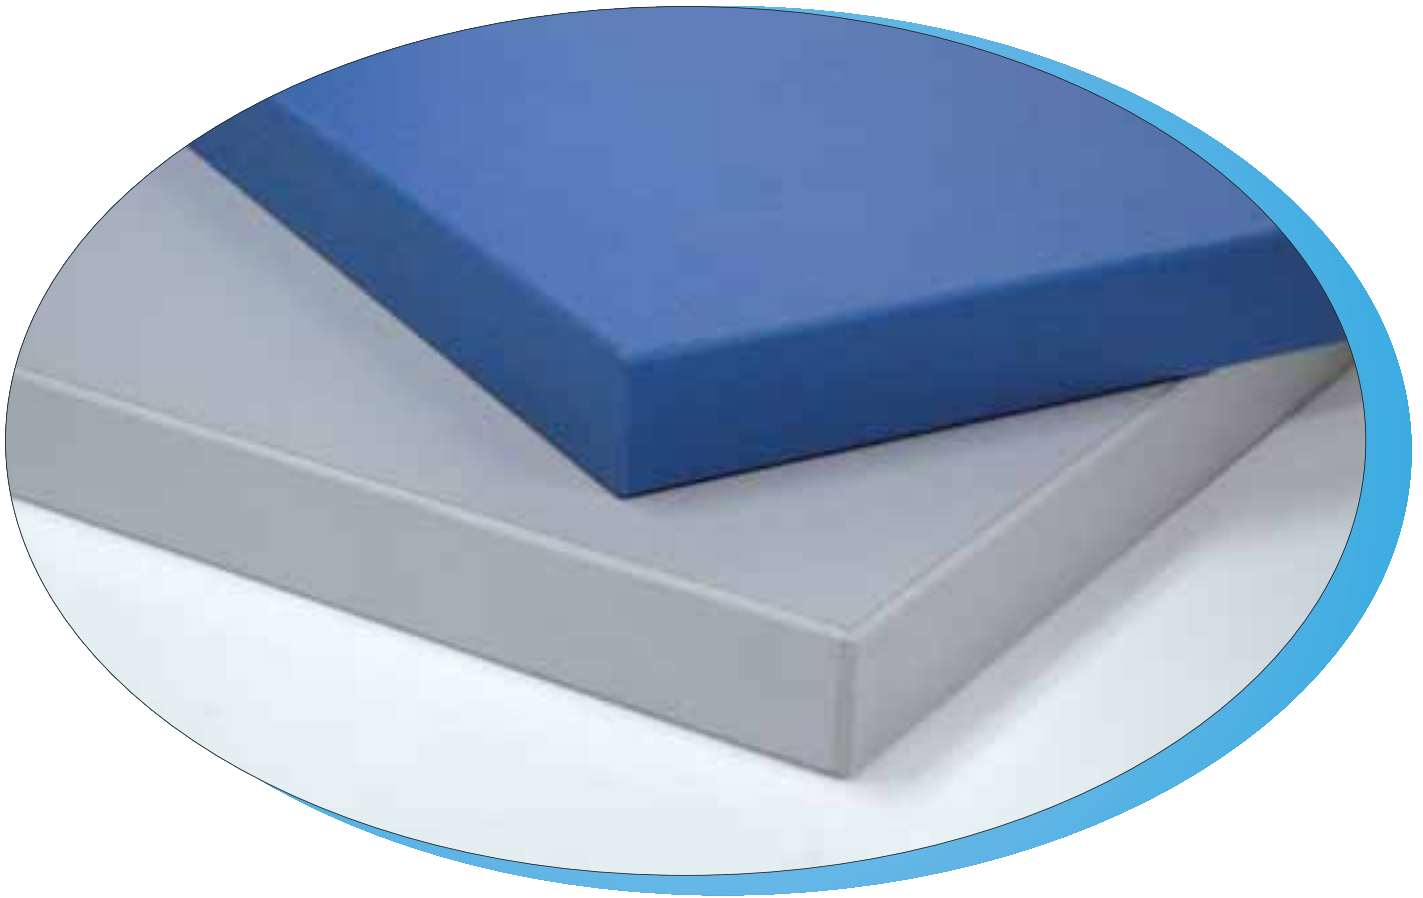

**THE CLASSIC LOOK YOU DESIRE - Uni-colour PVC Edging**

■ *The Uni-colour PVC Edging comes in a wide spectrum of solid colours. Besides adding a sleek and stylish touch, it also renders extra durability to your furniture pieces. With its limitless colour palette, customising furniture to your individual style and taste has never been easier.*