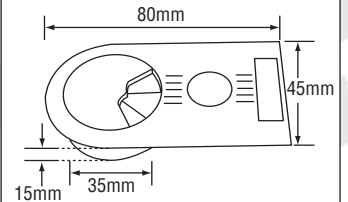

Item Code: 35mm Round Wire Cap

Item Code: 185 Wire Cap

Metal

Item Code: 59mm Metal Round Wire Cap
Colour : Chrome

Item Code: 59mm Round Wire Cap

Plastic

Item Code: 59mm Round Wire Cap
Colour : Chrome

Item Code: 80mm Round Wire Cap