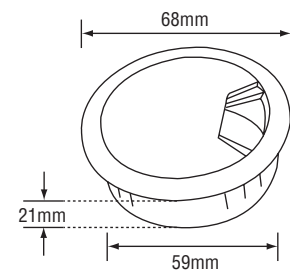

Item Code: 35mm Round Wire Cap

Item Code: 185 Wire Cap

Metal

Item Code: 59mm Metal Round Wire Cap
Colour : Chrome

Item Code: 59mm Round Wire Cap

Plastic

Item Code: 59mm Round Wire Cap
Colour : Chrome

Item Code: 80mm Round Wire Cap