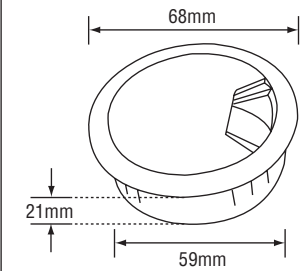

Item Code: 35mm Round Wire Cap

Item Code: 185 Wire Cap

Metal

Item Code: 59mm Metal Round Wire Cap
Colour : Chrome

Item Code: 59mm Round Wire Cap

Plastic

Item Code: 59mm Round Wire Cap
Colour : Chrome

Item Code: 80mm Round Wire Cap