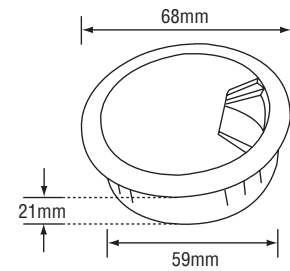

Item Code: 35mm Round Wire Cap

Item Code: 185 Wire Cap

Metal

Item Code: 59mm Metal Round Wire Cap
Colour : Chrome

Item Code: 59mm Round Wire Cap

Plastic

Item Code: 59mm Round Wire Cap
Colour : Chrome

Item Code: 80mm Round Wire Cap