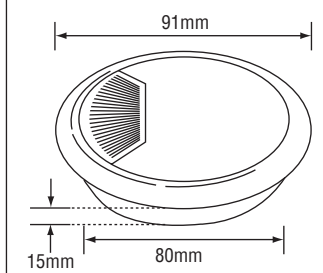

Item Code: 35mm Round Wire Cap

Item Code: 185 Wire Cap

Metal

Item Code: 59mm Metal Round Wire Cap
Colour : Chrome

Item Code: 59mm Round Wire Cap

Plastic

Item Code: 59mm Round Wire Cap
Colour : Chrome

Item Code: 80mm Round Wire Cap